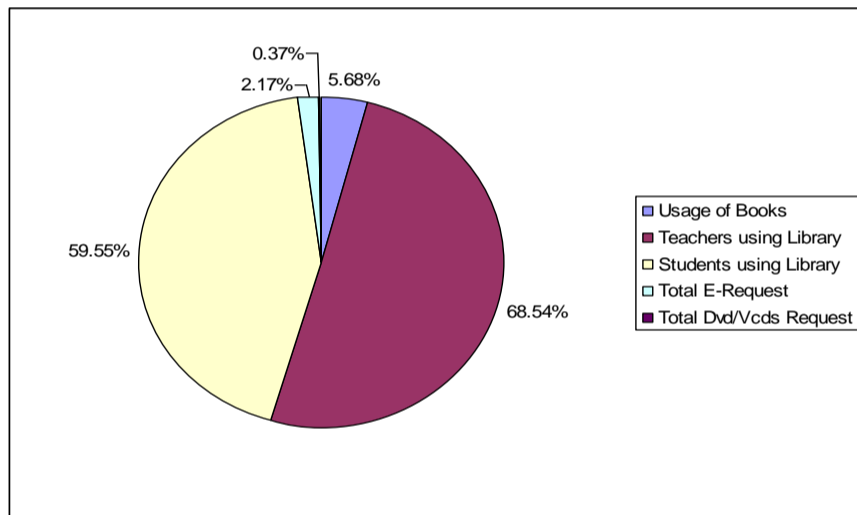

Library Report Usage 2013-14

Date : 03-10-13

Compare		01st October 2013 - 31st October 2013		01st October 2012 - 31st October 2012	
		2013 - 14 Oct-13 Average		2012 - 13 Oct-12 Average	
Total Visits	Total No. of Visits to borrow books	1,844	2,039	3,090	2,550
	Unique Visits to borrow books	591	398	493	399
	Unique Books borrowed	1,229	1,141	1,720	1,395
Usage of Books	Total Books in library	21,653	30,989	52,241	50,147
Usage of Books		5.68%	3.68%	3.29%	2.73%
Teachers using Library	Teachers usage	61	45	58	47
	Total Teachers in College	89	214	230	241
	Teachers using Library	68.54%	21.01%	25.22%	19.56%
Students using Library	No. of students Borrowed	530	353	435	352
	Total Students in college	890	1,148	1,340	1,331
	Students using Library	59.55%	30.74%	32.46%	26.35%
E - Requests Received	E - Requests Received	23	23	14	18
	No. of E-Titles	1061	1,061	347	347
	Total E Request	2.17%	2.21%	4.03%	4.03%
DVD/VCDs	DVD / VCDs Request	2	2	59	59
	No. of Dvd/VCDs	545	545	542	542
	Total DVD/Vcds Request	0.37%	0.37%	10.89%	10.89%

October 2013