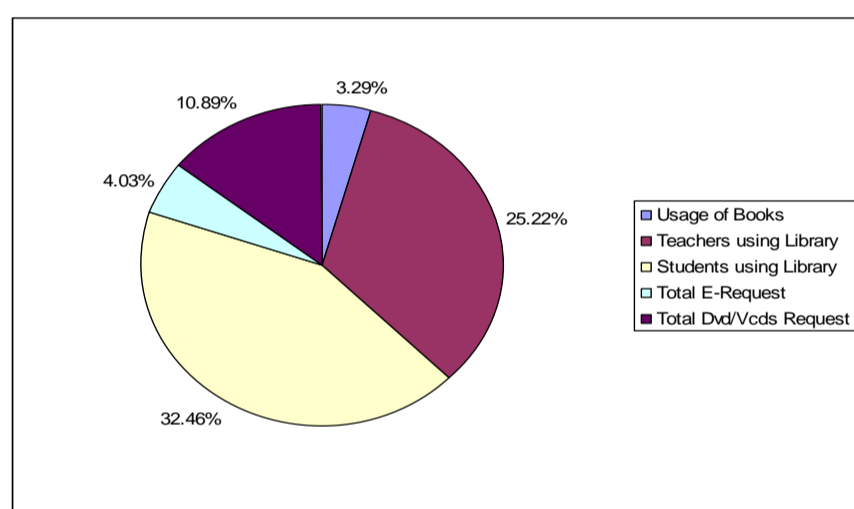

October 2012